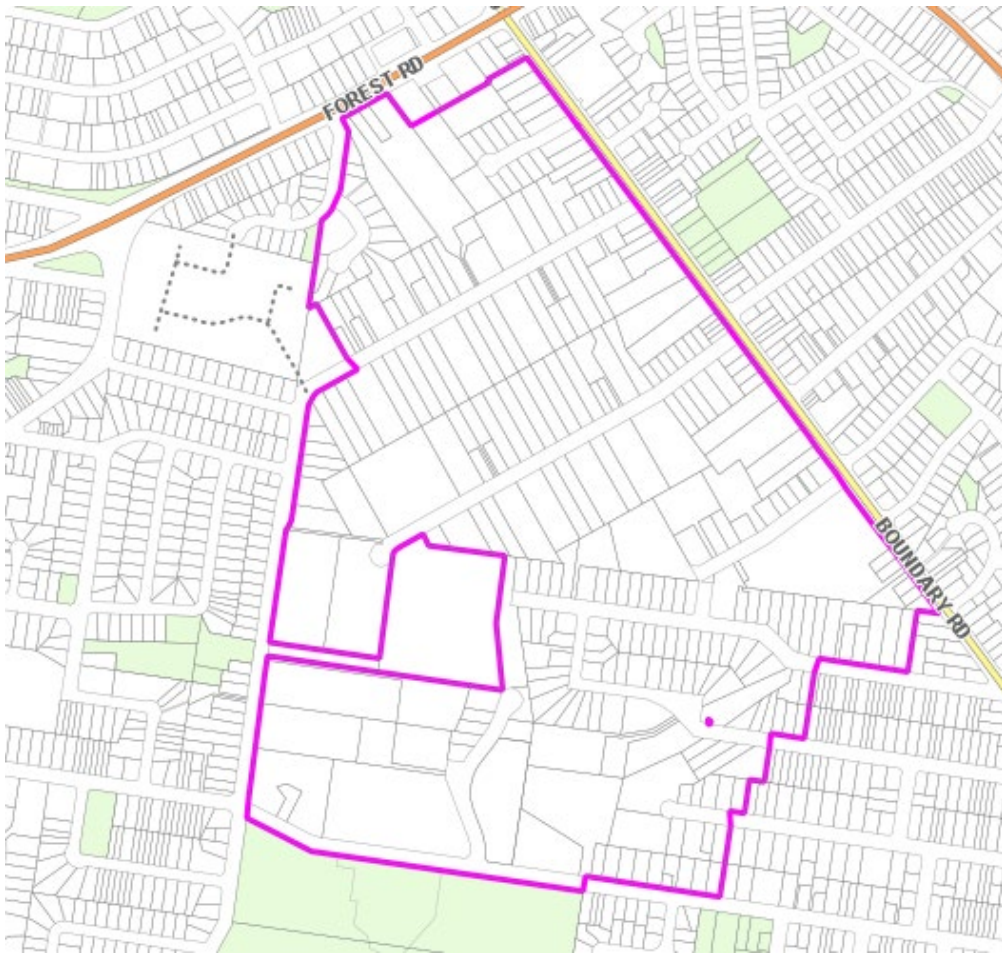

Georges River Council 2022 Rate Zone Map (from 1 July 2022)

Business Industrial Sub-Category

Kingsgrove

Beverly Hills

Blakehurst

Mortdale and Peakhurst

Penshurst

South Hurstville

Carlton